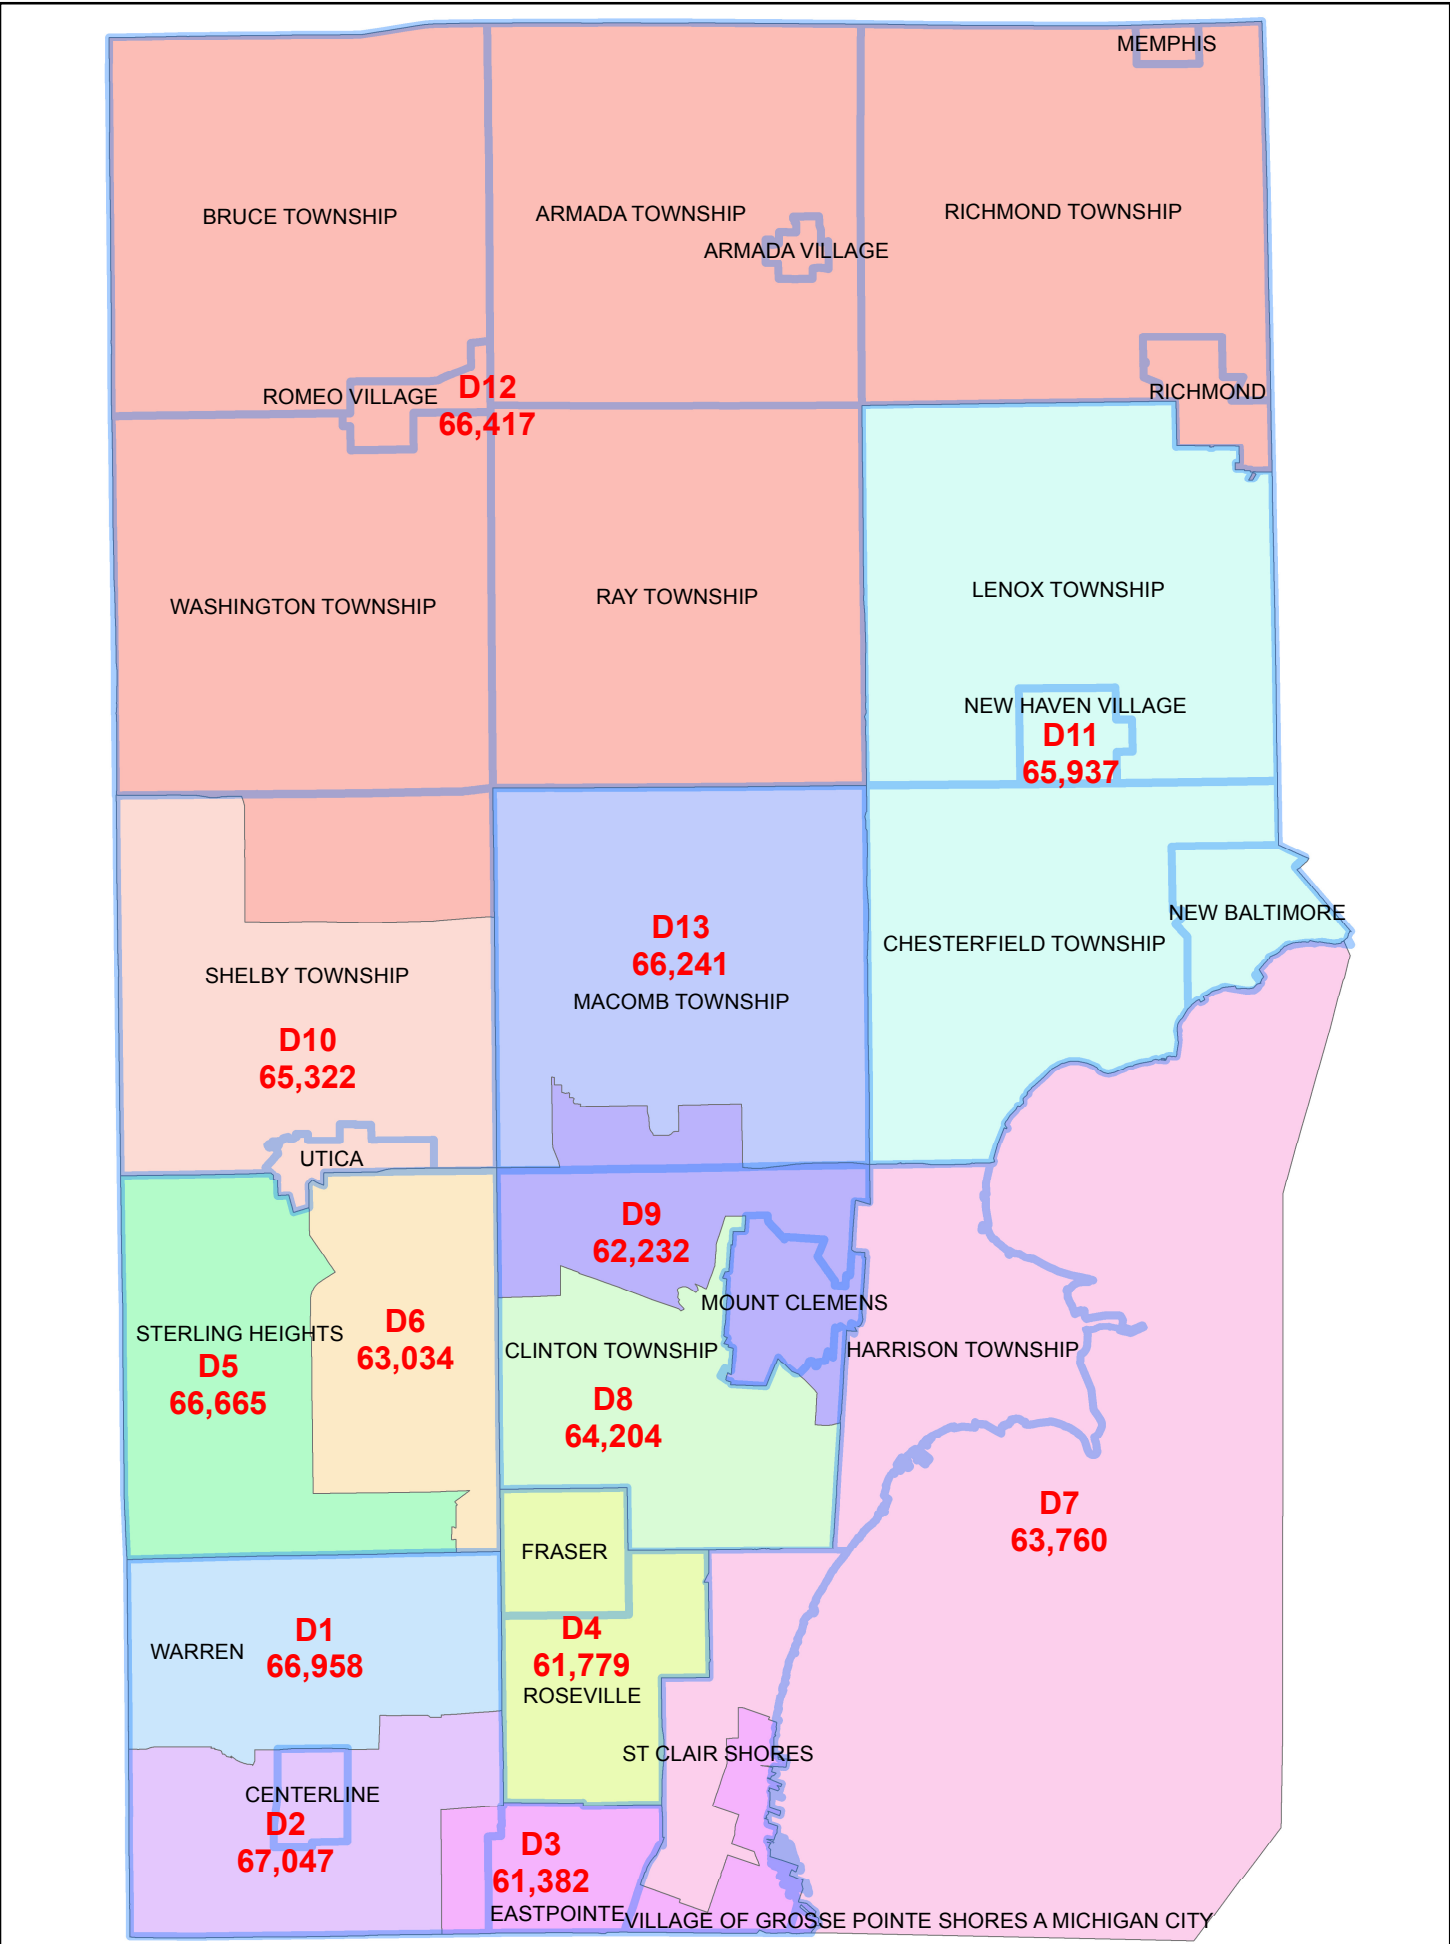

- District #1 - Warren
- District #2 - Warren
- District #3 - Warren & St Clair Shores
- District #5 - Sterling Heights
- District #6 - Sterling Heights
- District #7 - St Clair Shores

Township Splits

- District #8 - Clinton Township
- District #9 - Clinton Township & Macomb Township
- District #10 - Shelby Township
- District #12 - Shelby Township
- District #13 - Macomb Township

Voting Precinct Splits

SUMMARY - POPULATION ANALYSIS

POPULATION OF PLAN DISTRICTS MEETS REQUIREMENTS OF THE LAW

Smith Plan - As Described in Plan Submittal

REDISTRICTING PLAN FINAL
District Population Details & Analysis

Districts

DISTRICT TOTALS

DISTRICT 1	66,958
DISTRICT 2	67,047
DISTRICT 3	61,382
DISTRICT 4	61,779
DISTRICT 5	66,665
DISTRICT 6	63,034
DISTRICT 7	63,760
DISTRICT 8	64,204
DISTRICT 9	62,232
DISTRICT 10	65,322
DISTRICT 11	65,937
DISTRICT 12	66,417
DISTRICT 13	66,241
Total	840,978

TOTAL **65,937**

CITY SPLITS -

TOWNSHIP SPLITS -
VOTING PRECINCT SPLITS -

DISTRICT 12

Voting District 0990354000001	1,958
Voting District 0990354000002	3,421
Voting District 0991130000001	1,753
Voting District 0991130000002	2,742
Voting District 0991130000003	2,124
Voting District 0991130000004	2,081
Voting District 0995296000001	823
Voting District 0996742000001	1,684
Voting District 0996742000002	2,055
Voting District 0996838000001	3,171
Voting District 0996838000002	2,562
Voting District 0996840000001	1,670
Voting District 0996840000002	1,995
Voting District 0997282000014	2,780
Voting District 0997282000017	4,196
Voting District 0997282000023	2,948
Voting District 0997282000024	3,315
Voting District 0998412000001	1,847
Voting District 0998412000002	3,650
Voting District 0998412000003	2,472
Voting District 0998412000004	3,476
Voting District 0998412000005	2,411
Voting District 0998412000006	2,899
Voting District 0998412000007	2,667
Voting District 0998412000008	2,288
Voting District 0998412000009	3,429