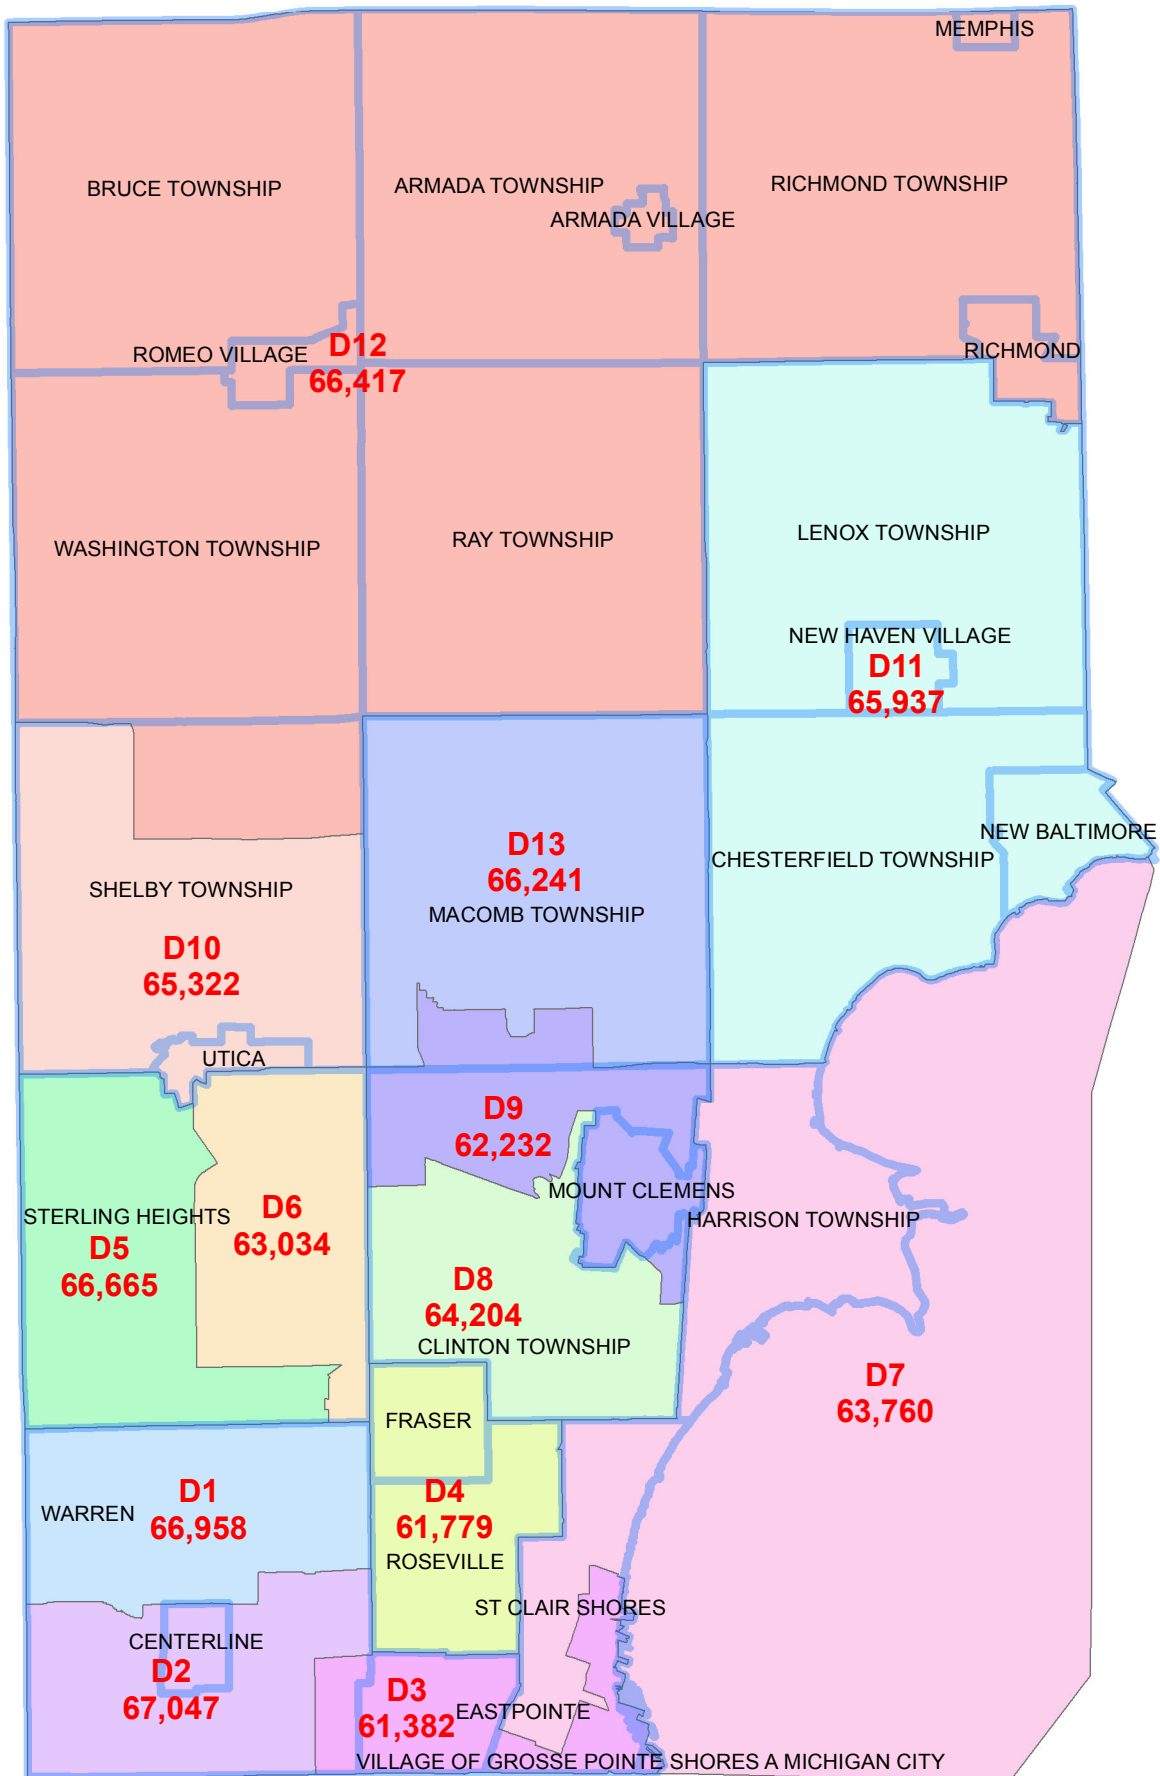

- District #1 - Warren
- District #2 - Warren
- District #3 - Warren & St Clair Shores
- District #5 - Sterling Heights
- District #6 - Sterling Heights
- District #7 - St Clair Shores

Township Splits

- District #8 - Clinton Township
- District #9 - Clinton Township & Macomb Township
- District #10 - Shelby Township
- District #12 - Shelby Township
- District #13 - Macomb Township

Voting Precinct Splits

SUMMARY - POPULATION ANALYSIS

POPULATION OF PLAN DISTRICTS MEETS REQUIREMENTS OF THE LAW

Smith Plan - As Described in Plan Submittal

REDISTRICTING PLAN FINAL
District Population Details & Analysis

Districts

DISTRICT TOTALS

DISTRICT 1	66,958
DISTRICT 2	67,047
DISTRICT 3	61,382
DISTRICT 4	61,779
DISTRICT 5	66,665
DISTRICT 6	63,034
DISTRICT 7	63,760
DISTRICT 8	64,204
DISTRICT 9	62,232
DISTRICT 10	65,322
DISTRICT 11	65,937
DISTRICT 12	66,417
DISTRICT 13	66,241
Total	840,978