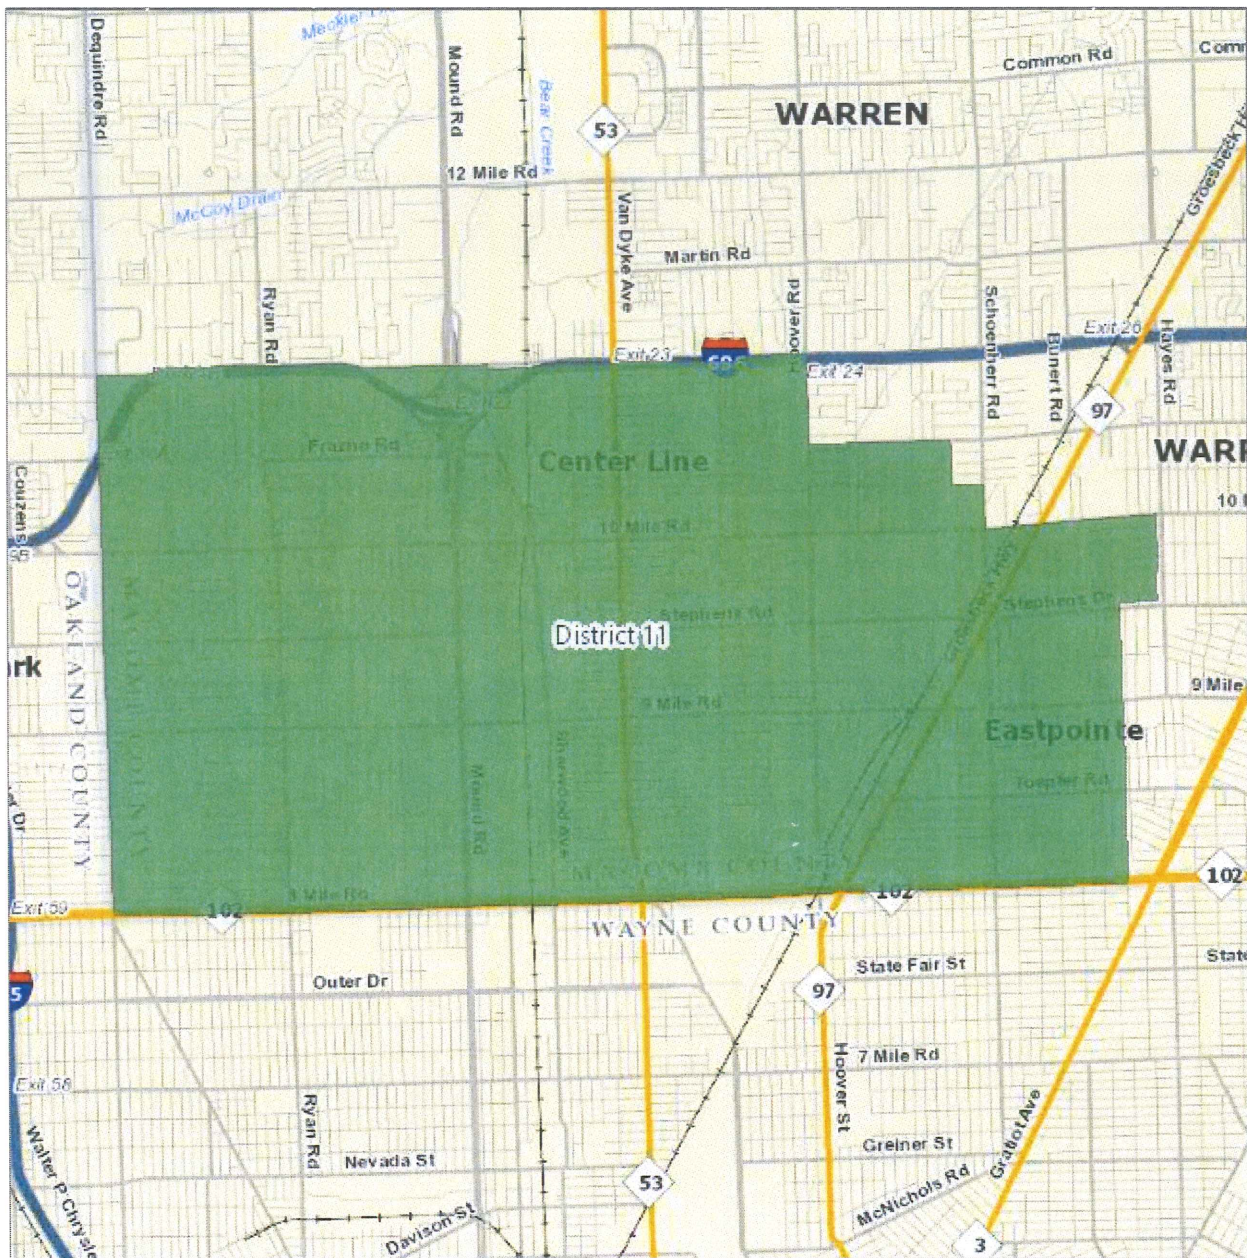

Macomb County Reapportionment Plan 2021

District 11 - population 68,118