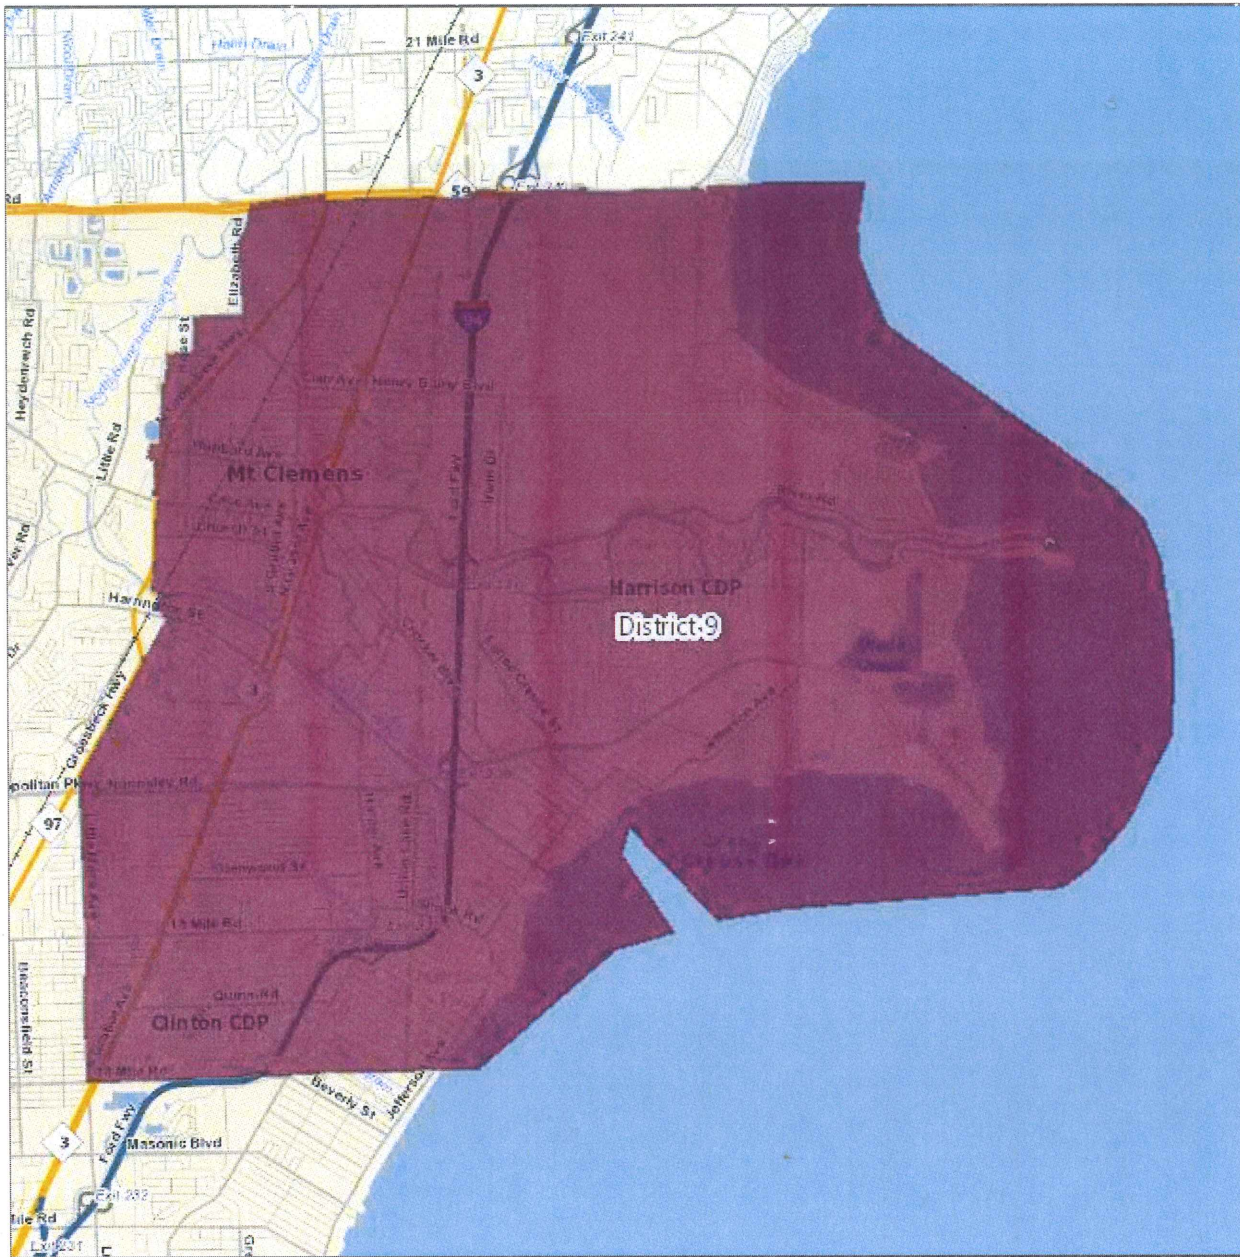

Macomb County Reapportionment Plan 2021

District 9 - population 67,567

Total population all districts: 879,872