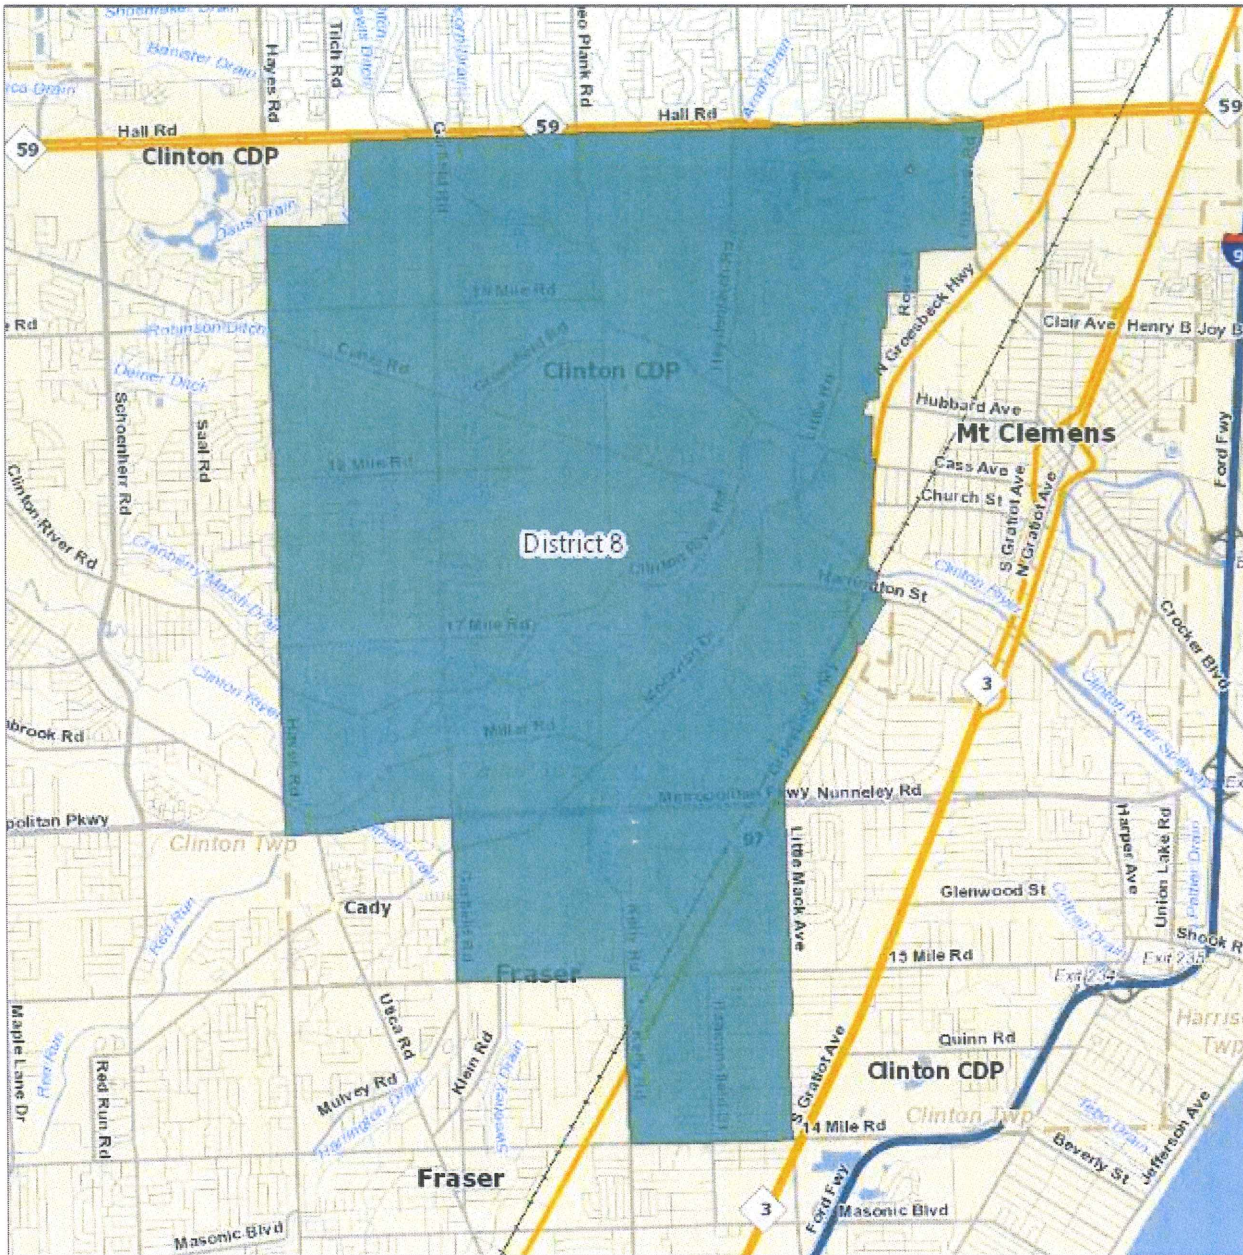

Macomb County Reapportionment Plan 2021

District 8 - population 67,975