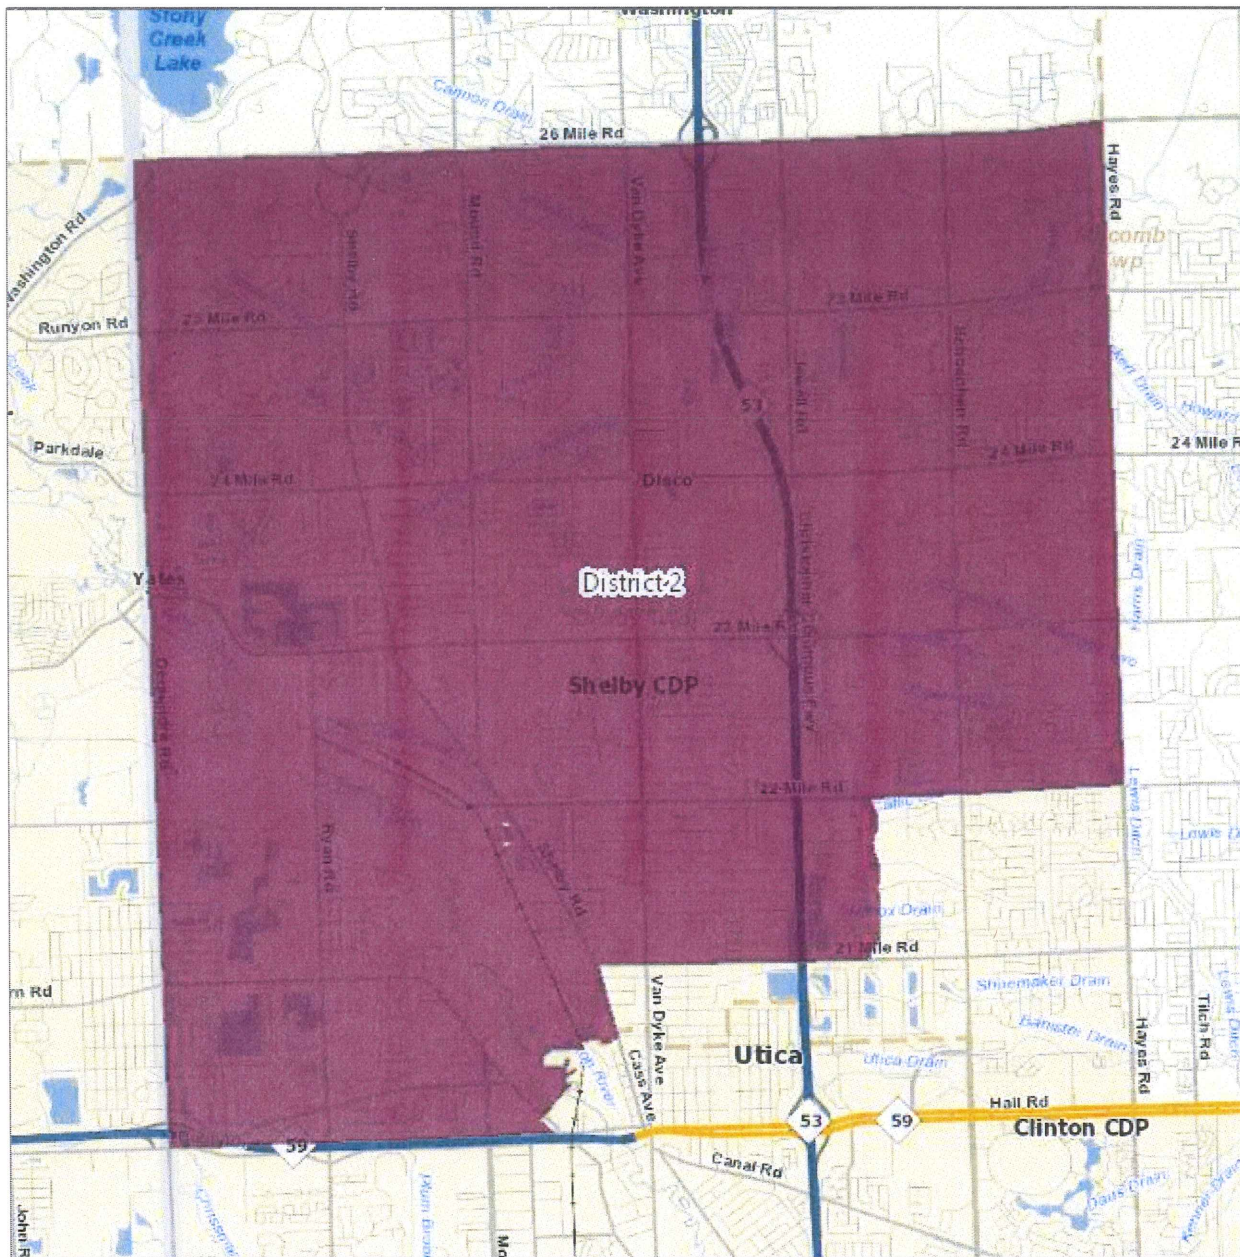

Macomb County Reapportionment Plan 2021

District 2 - population 67,575