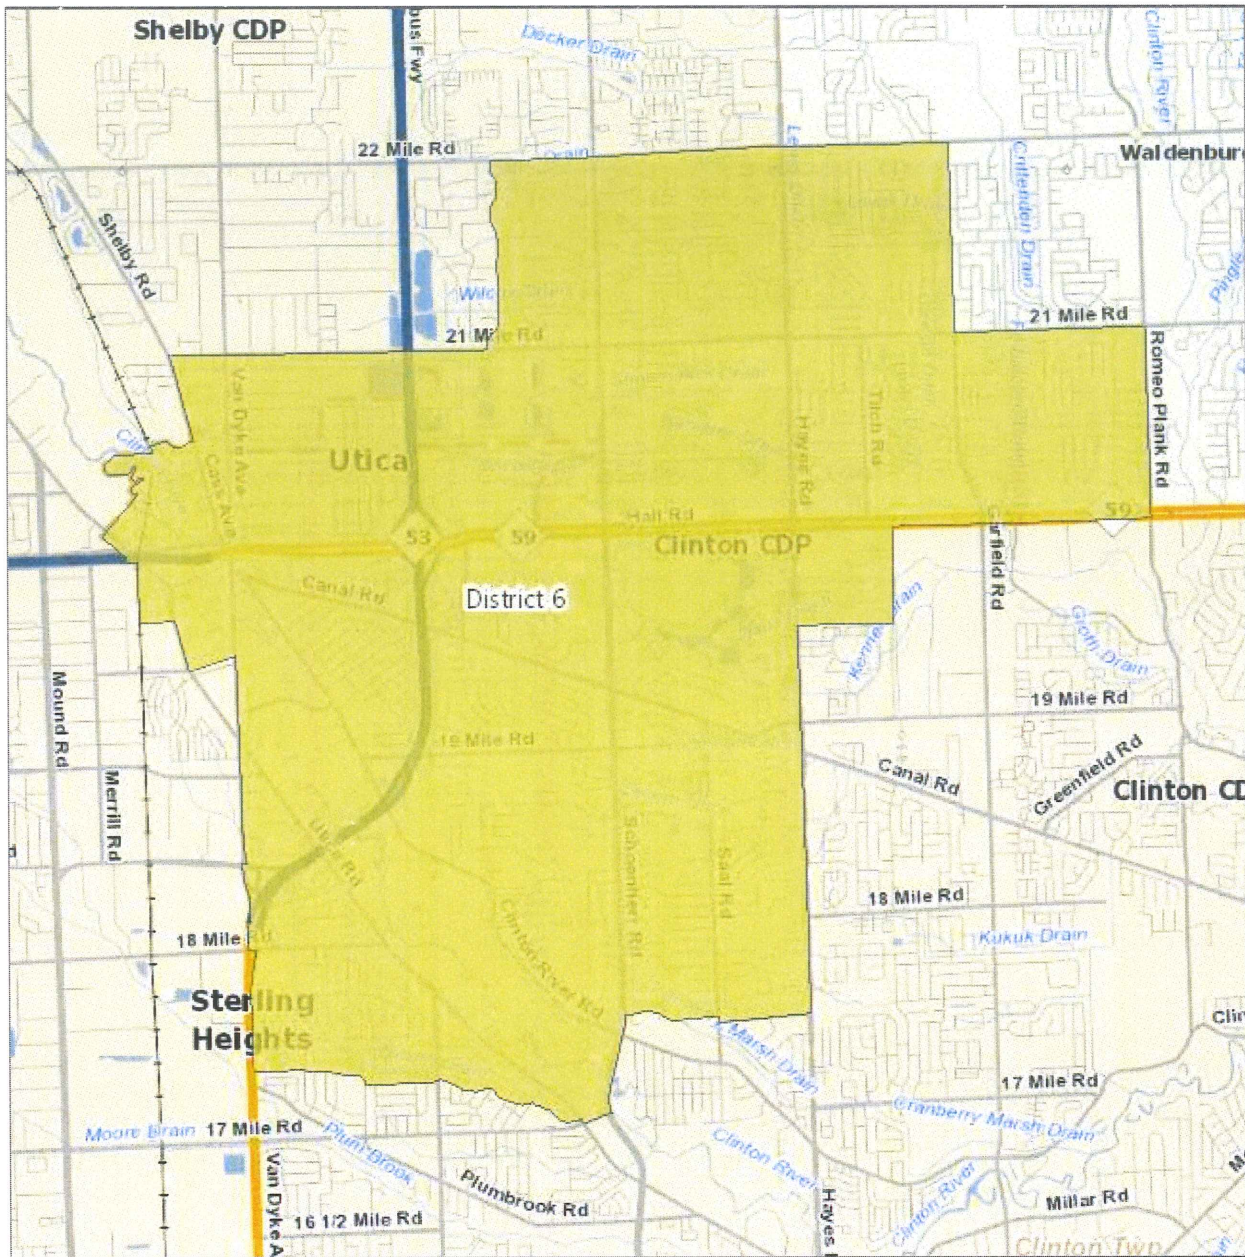

Macomb County Reapportionment Plan 2021

District 6 - population 67,763