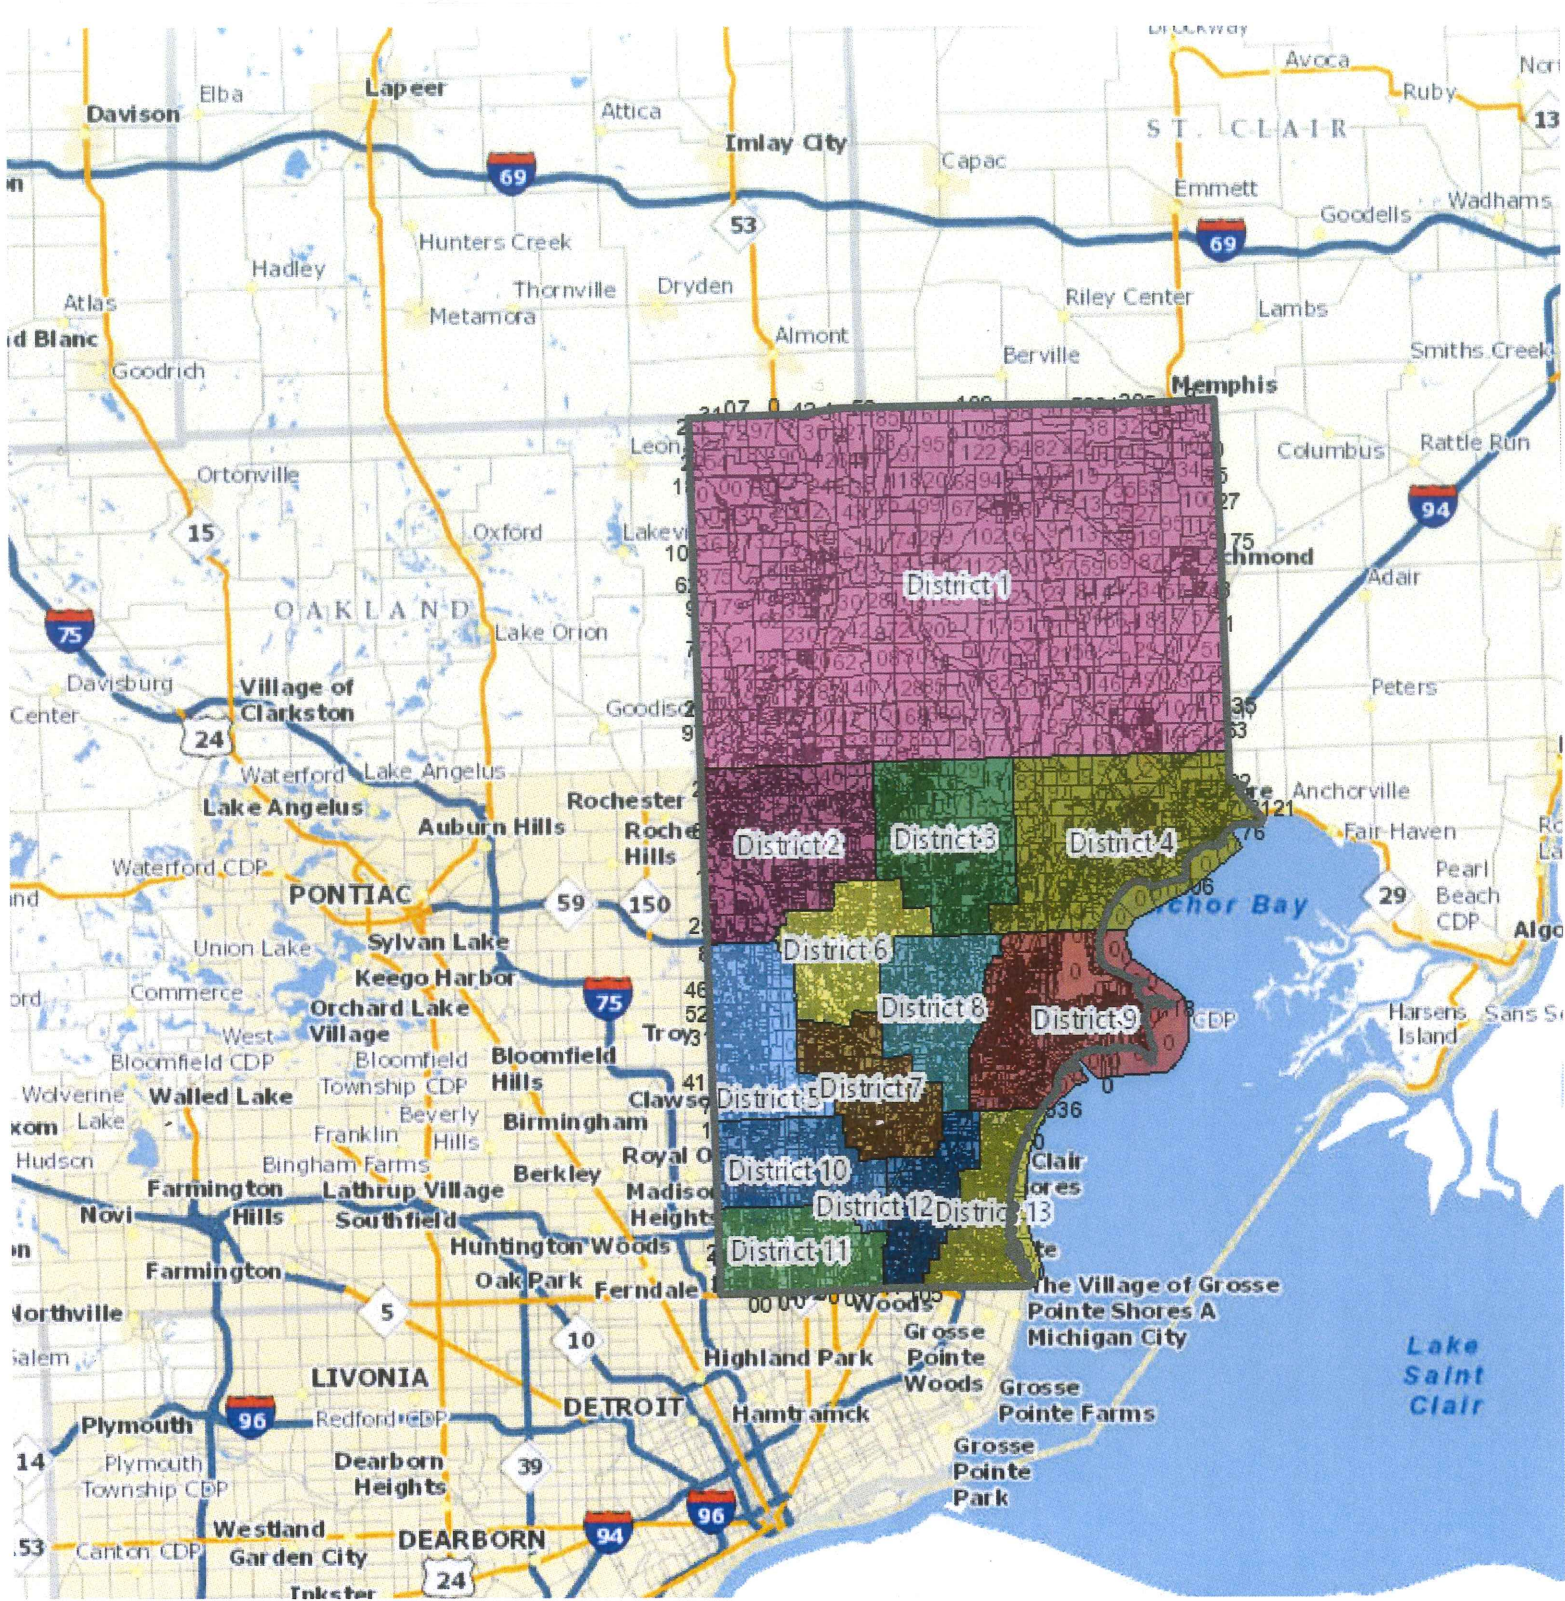

FILED 2021 OCT 8 PM 3:55
MACOMB COUNTY CLERK