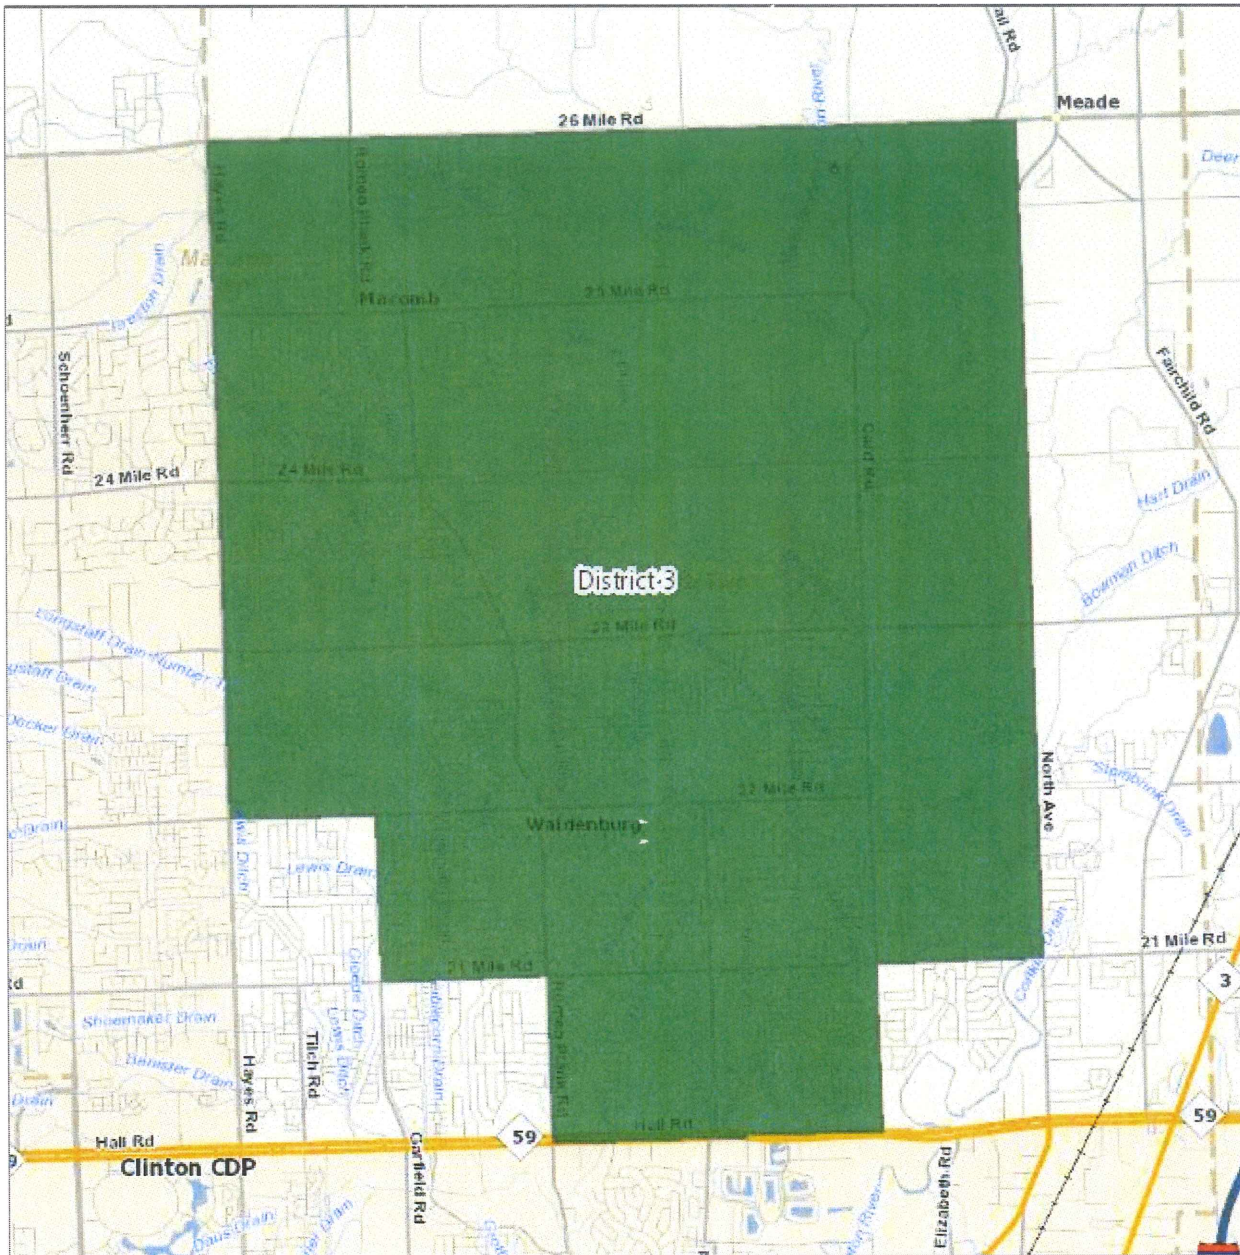

Macomb County Reapportionment Plan 2021

District 3 - population 67,174