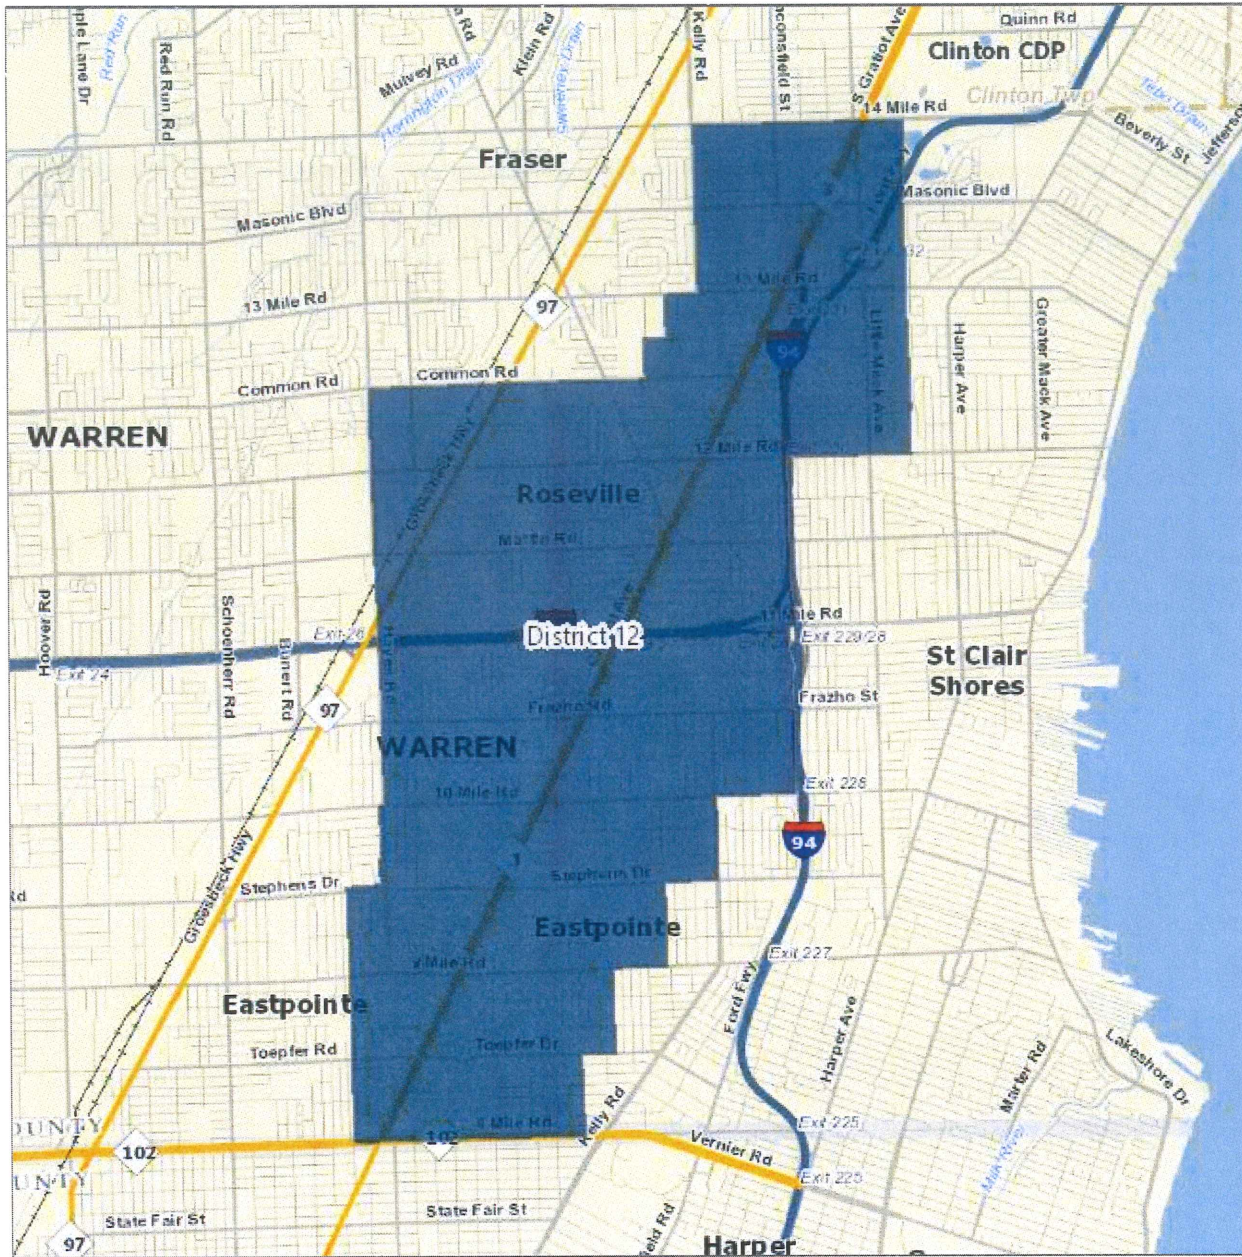

Macomb County Reapportionment Plan 2021

District 12 - population 67,558