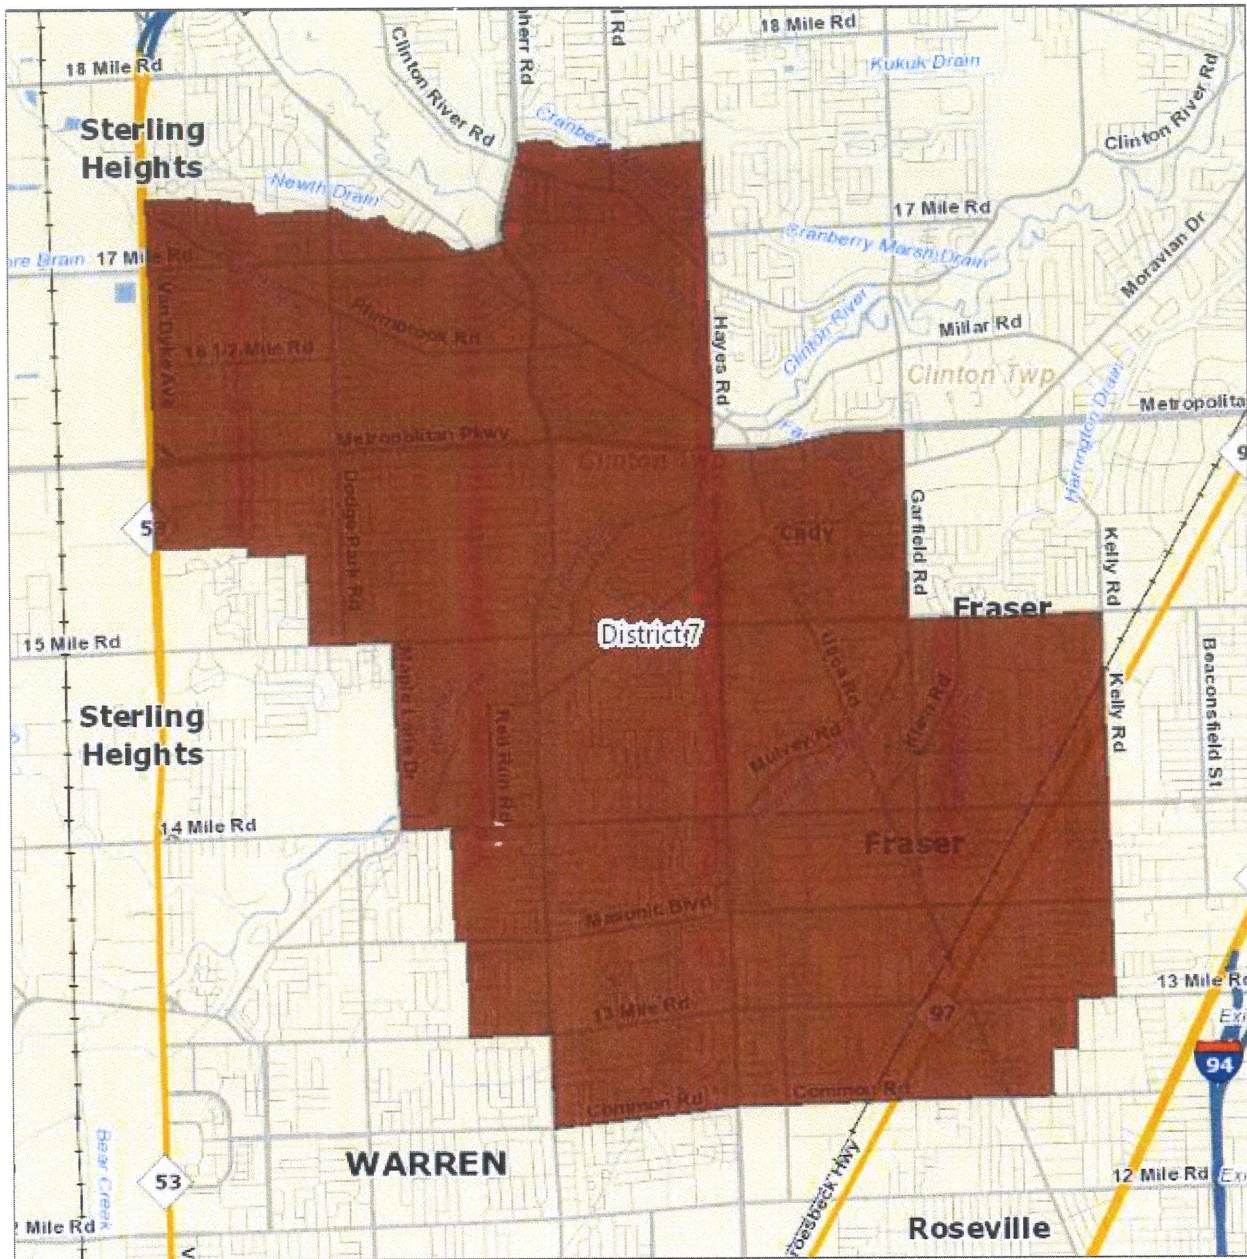

Macomb County Reapportionment Plan 2021

District 7 - population 67,725