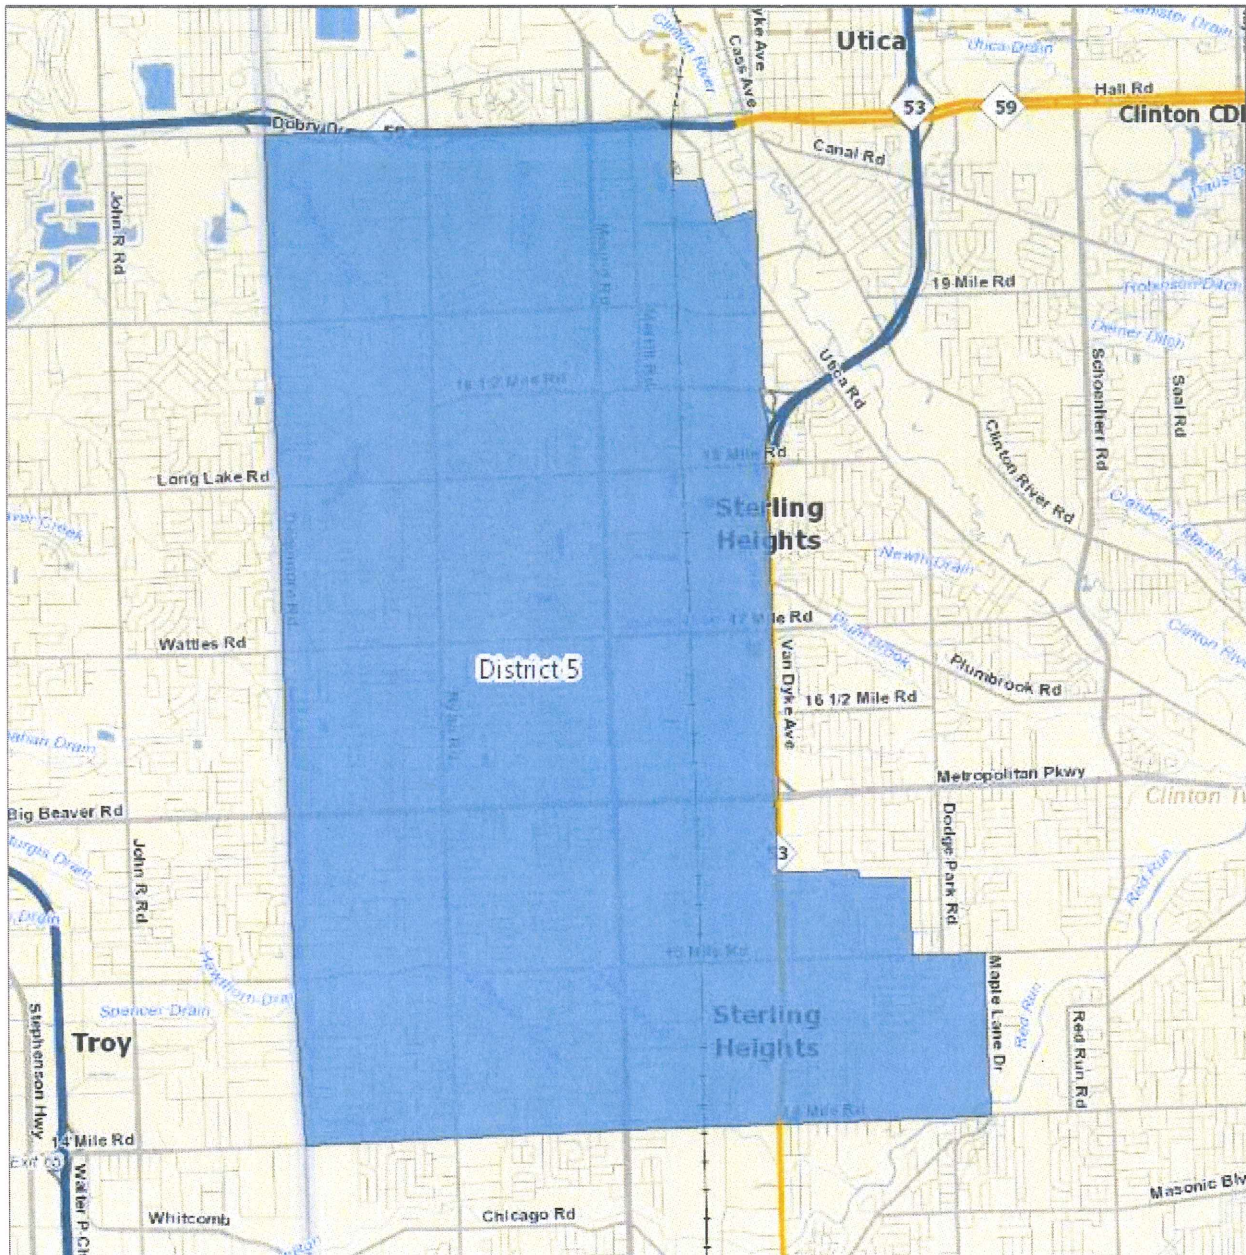

Macomb County Reapportionment Plan 2021

District 5 - population 68,171