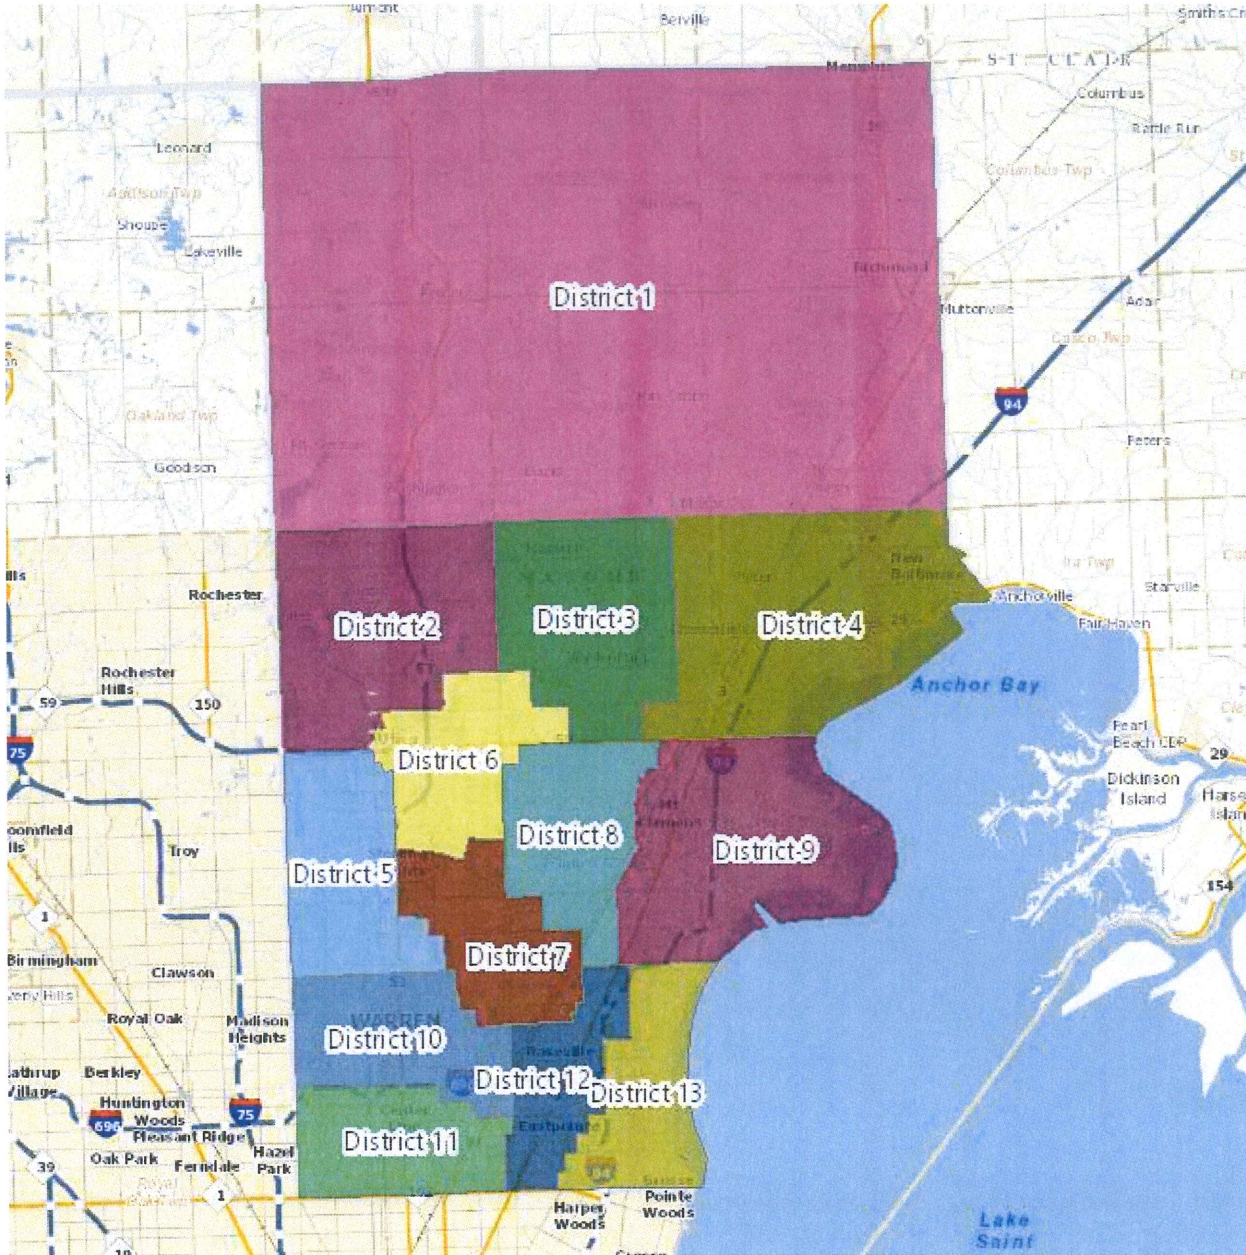

Macomb County Reapportionment Plan 2021

Section 3 – Maps

Macomb County District Map