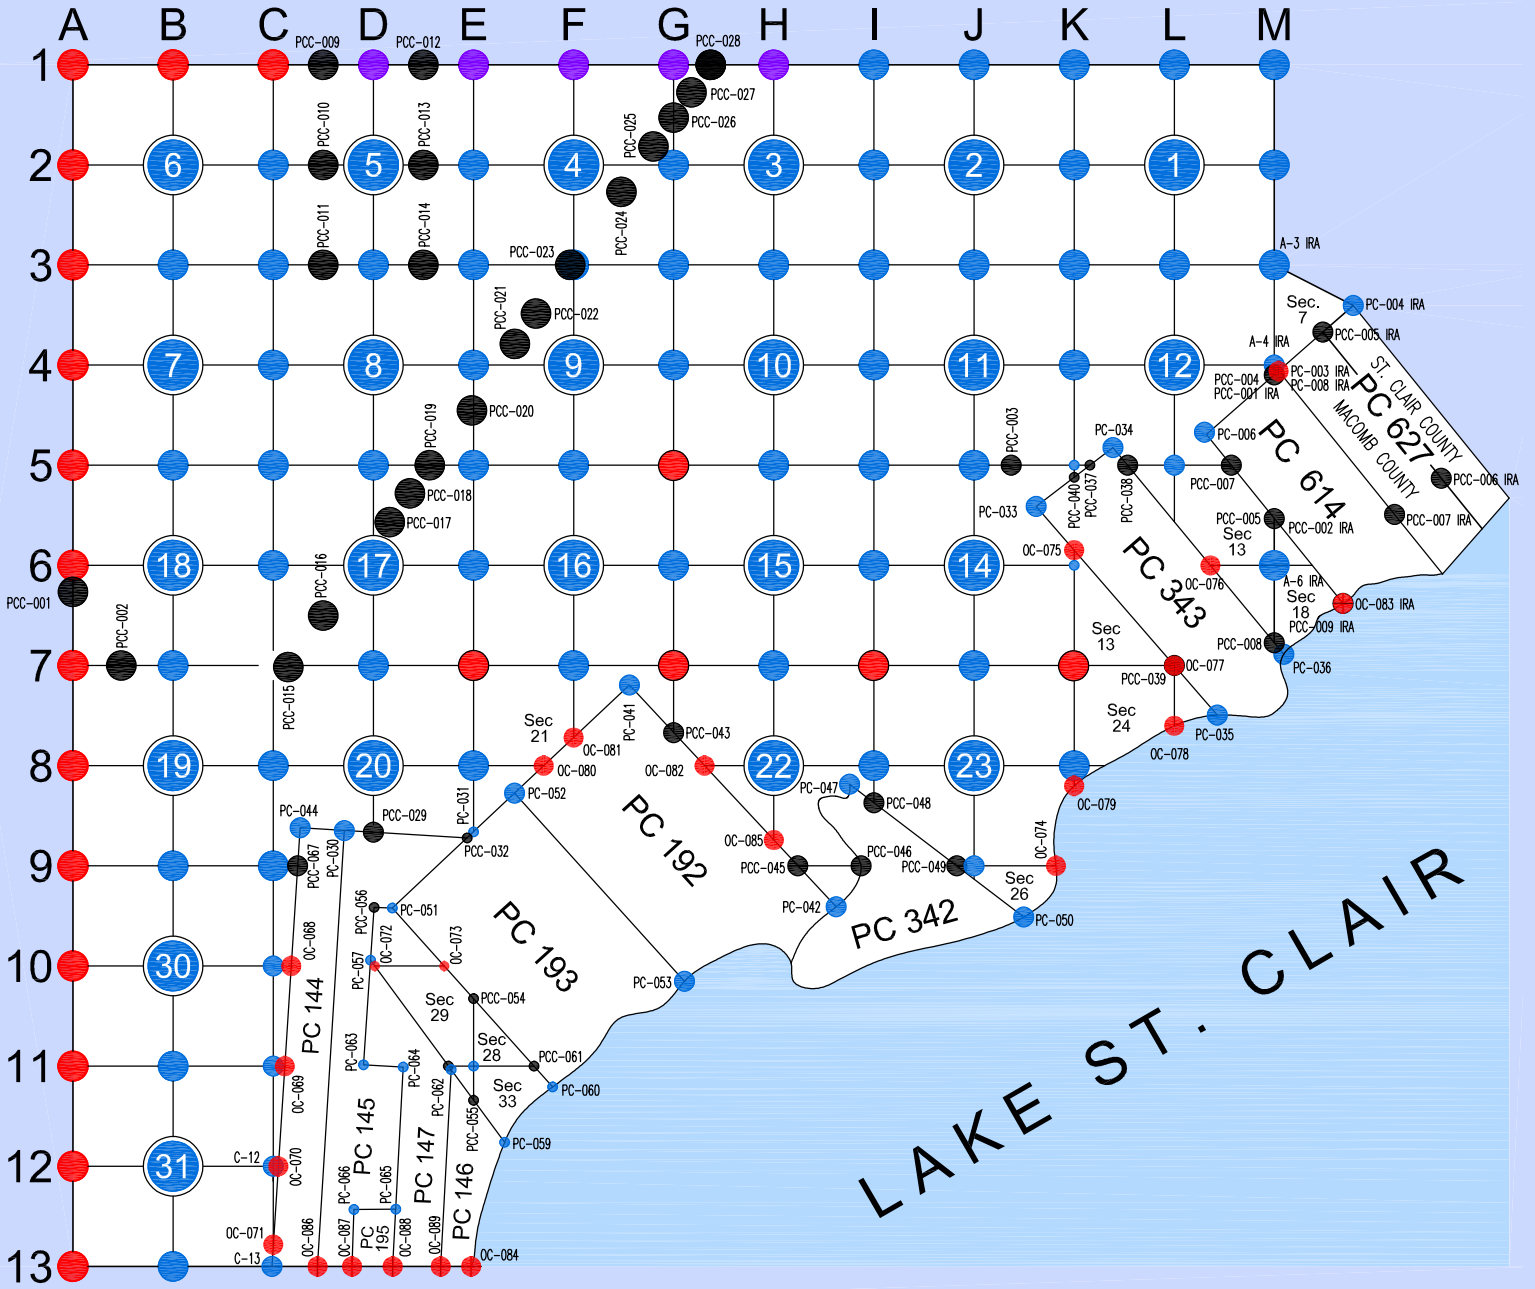

MACOMB COUNTY

T3N R14E & PART OF T3N R15E CHESTERFIELD TOWNSHIP & CITY OF NEW BALTIMORE

LEGEND

- CORNERS REMONUMENTED
- PROPERTY CONTROLLING CORNERS REMONUMENTED
- REMONUMENTATION CORNERS WITH STATE PLANE COORDINATE ASSIGNED
- PROPOSED STATE PLANE CORNER 2023
- PROPOSED CORNER WITH STATE PLANE COORDINATE 2023

Note: Map Not To Scale