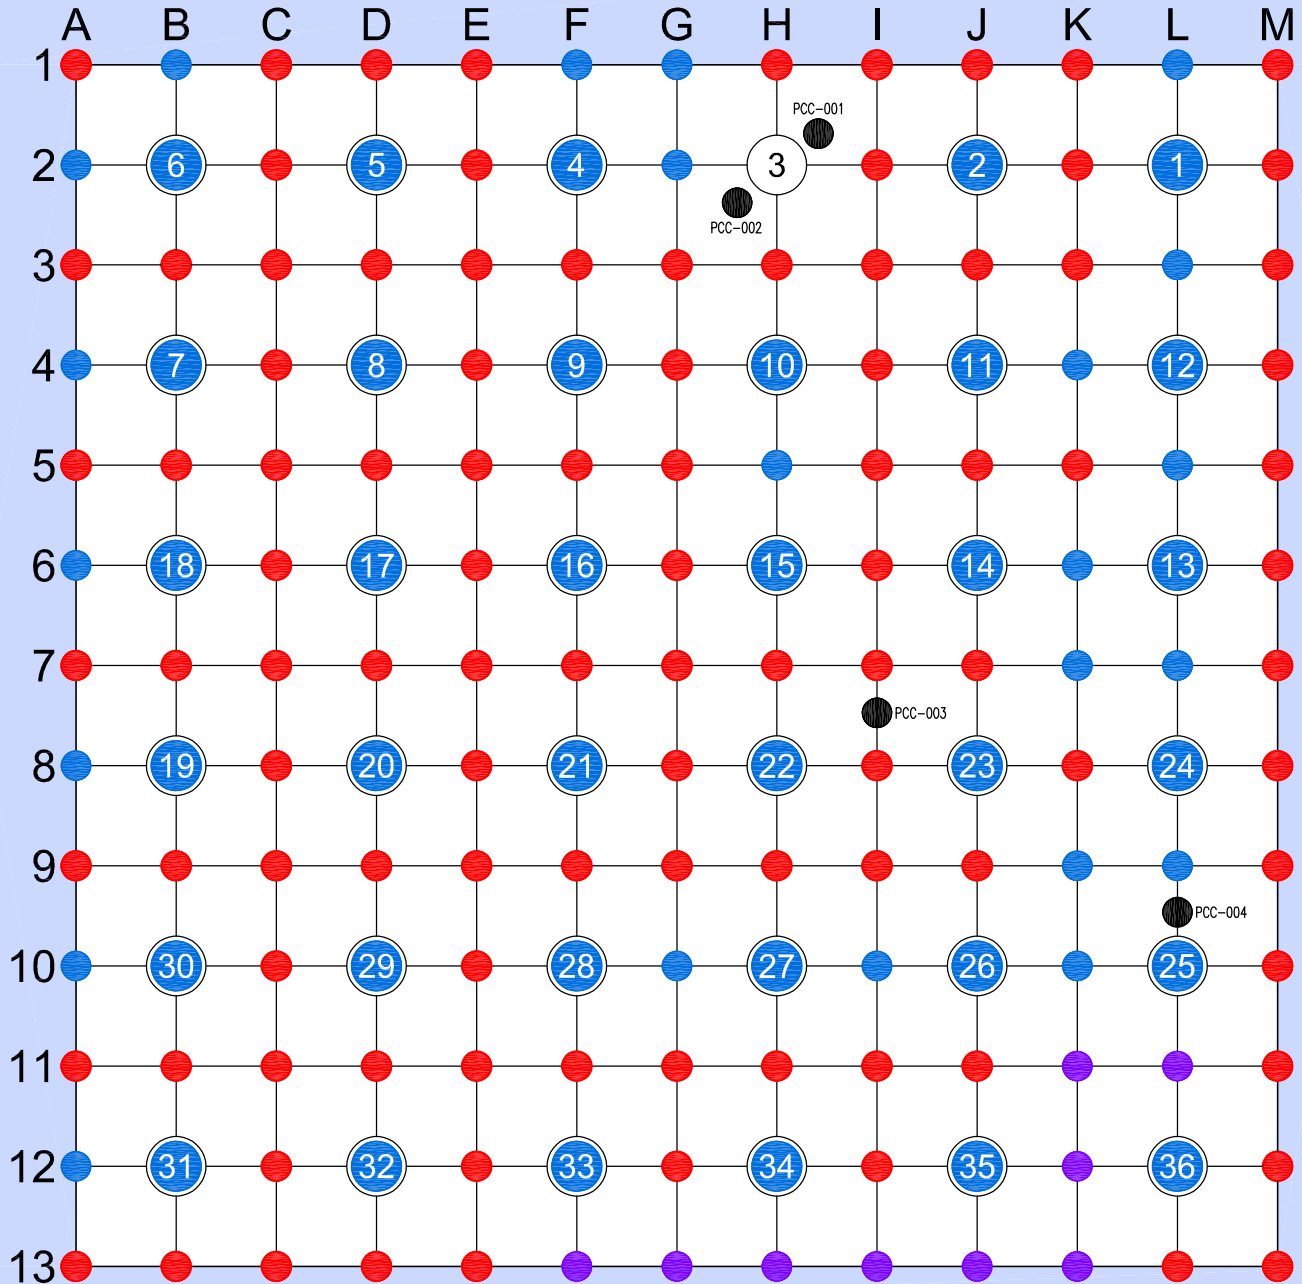

MACOMB COUNTY

T4N R13E RAY TOWNSHIP

LEGEND

- CORNERS REMONUMENTED
- PROPERTY CONTROLLING CORNERS REMONUMENTED
- REMONUMENTATION CORNERS WITH STATE PLANE COORDINATE ASSIGNED
- PROPOSED STATE PLANE CORNER 2023
- PROPOSED CORNER WITH STATE PLANE COORDINATE 2023

Note: Map Not To Scale